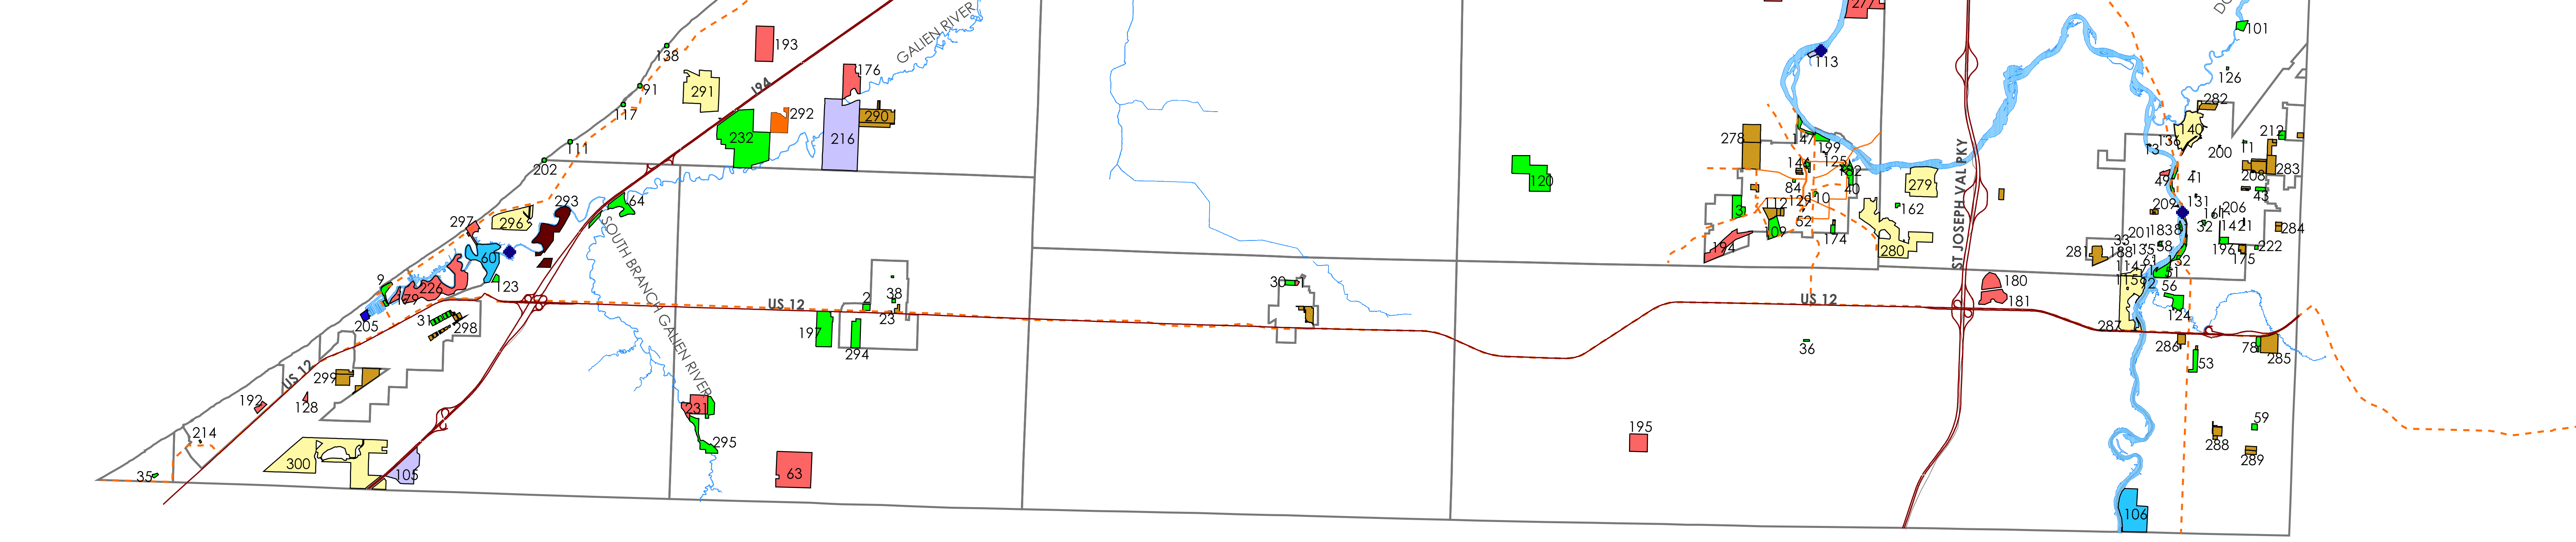

Park Ownership

	Campgrounds		Marina		School
	County		Private		Golf Courses
	Gun and Rod Club		State		Boat Access Sites
	Local Municipal		Proposed Non-Motorized Paths		Built Non-Motorized Paths

SCALE: 1" = 5,600'

Note: Parcel line locations are generalized and should not be considered legal surveys.